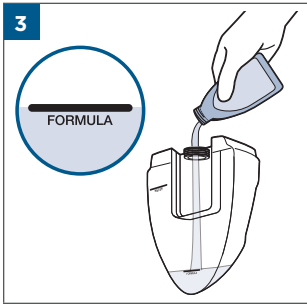

Spot & Stain, Pet Stain & Odour, Natural Pet Spot & Stain, Spot & Stain Pro Oxy, Oxygen Boost